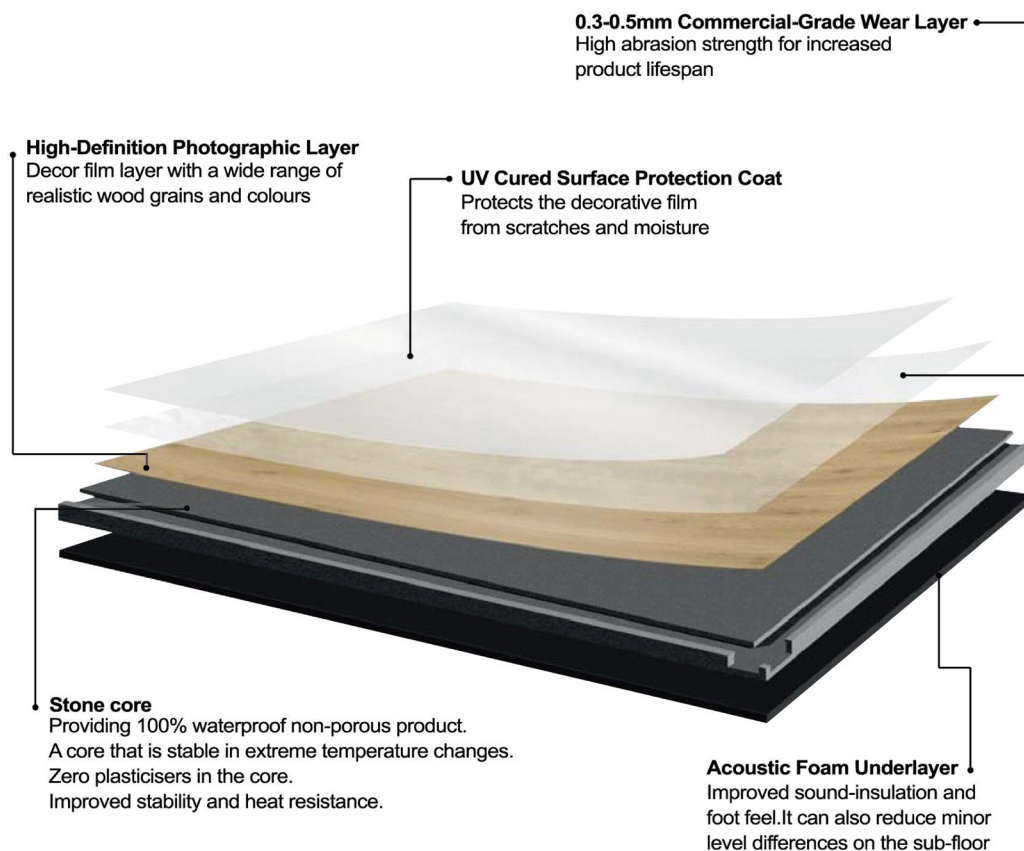

## SPC FLOORING

**CMR PANAMÁ**  
Garantía de Calidad

## Product Information

- 100% waterproof
- Floating floor installation only
- Micro-bevel to all 4 sides
- Easy click system for quick and easy installation
- Water based UV ceramic ultra matt coating
- High definition film
- Latest SPC core offers unrivalled stability
- Easy to clean and maintain
- 20 year residential warranty
- 10 year light commercial warranty
- Gold- Environmental rating